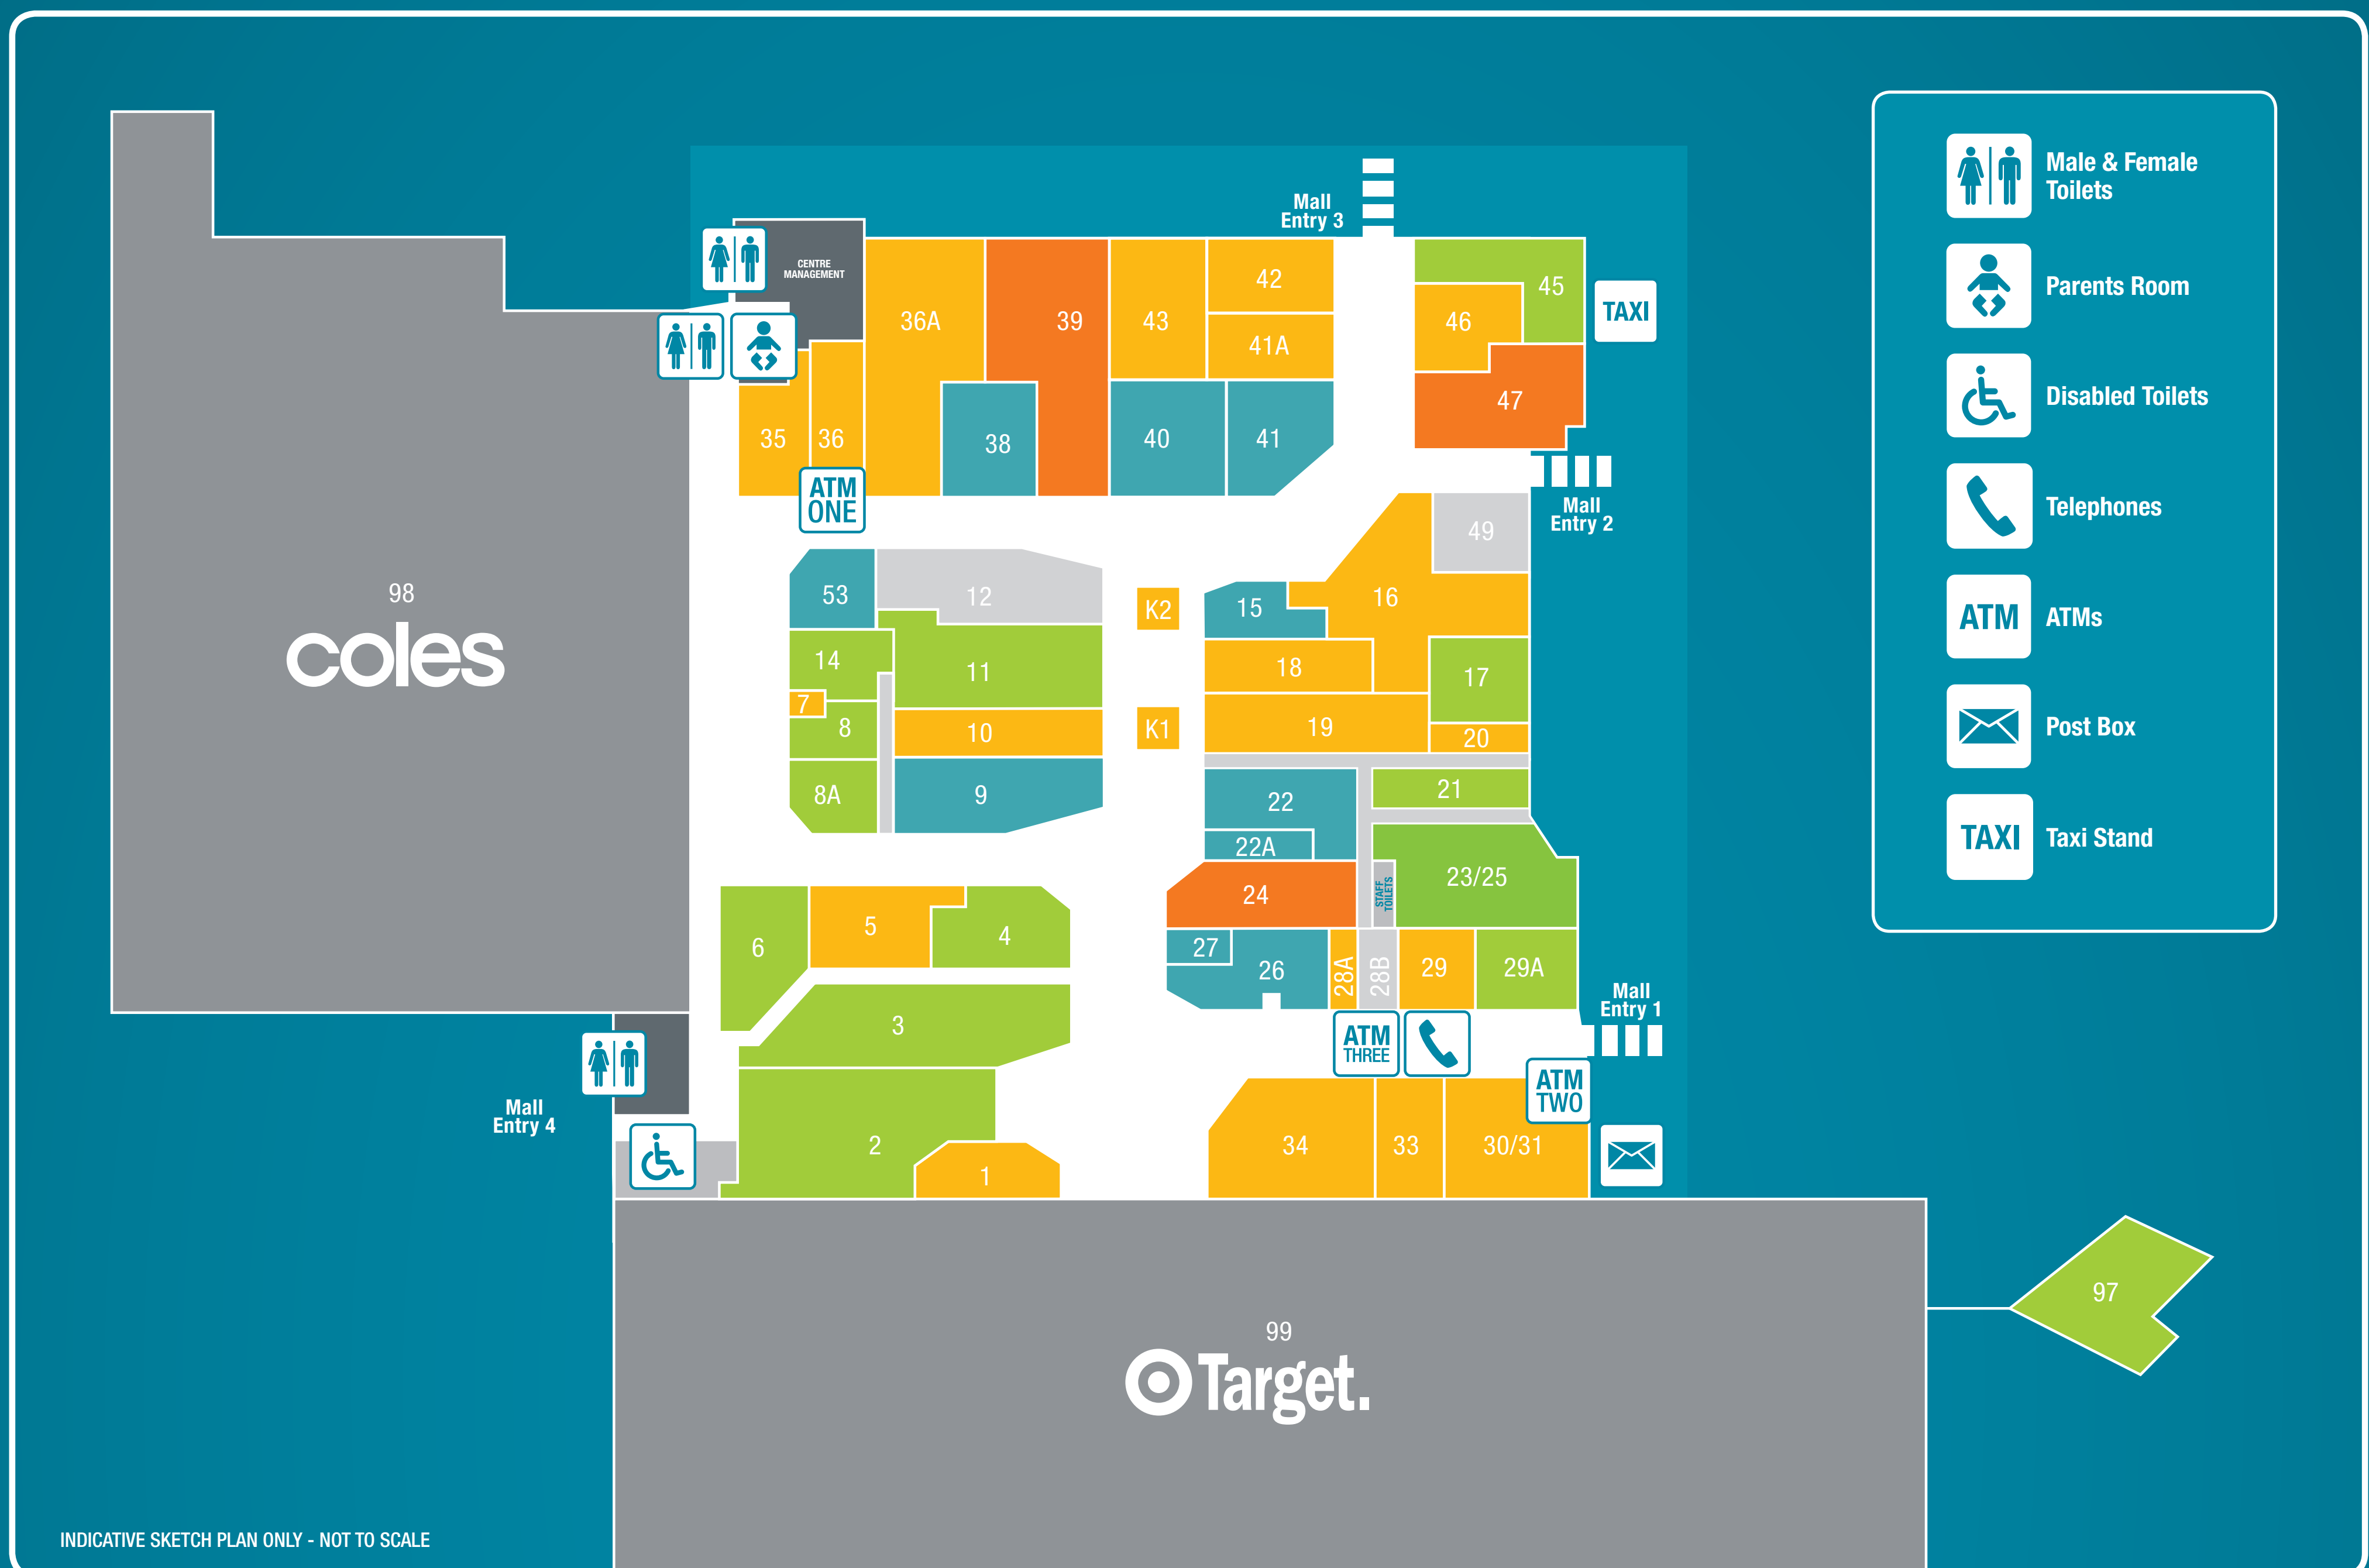

# Centre Directory

- Male & Female Toilets
- Parents Room
- Disabled Toilets
- Telephones
- ATMs
- Post Box
- Taxi Stand

## MAJORS

- 98 Coles
- 99 Target

### FRESH

- 6 Bakers Delight
- 3 The Butcher Shop
- 2 Domenic's Fruit & Veg
- 8 Lenard's Poultry
- 8A Sushi Time

### TAKEAWAY

- 21 Jesters
- 23/25 Liquorland
- 97 Nando's
- 45 Subway
- 17 Wok in a Box